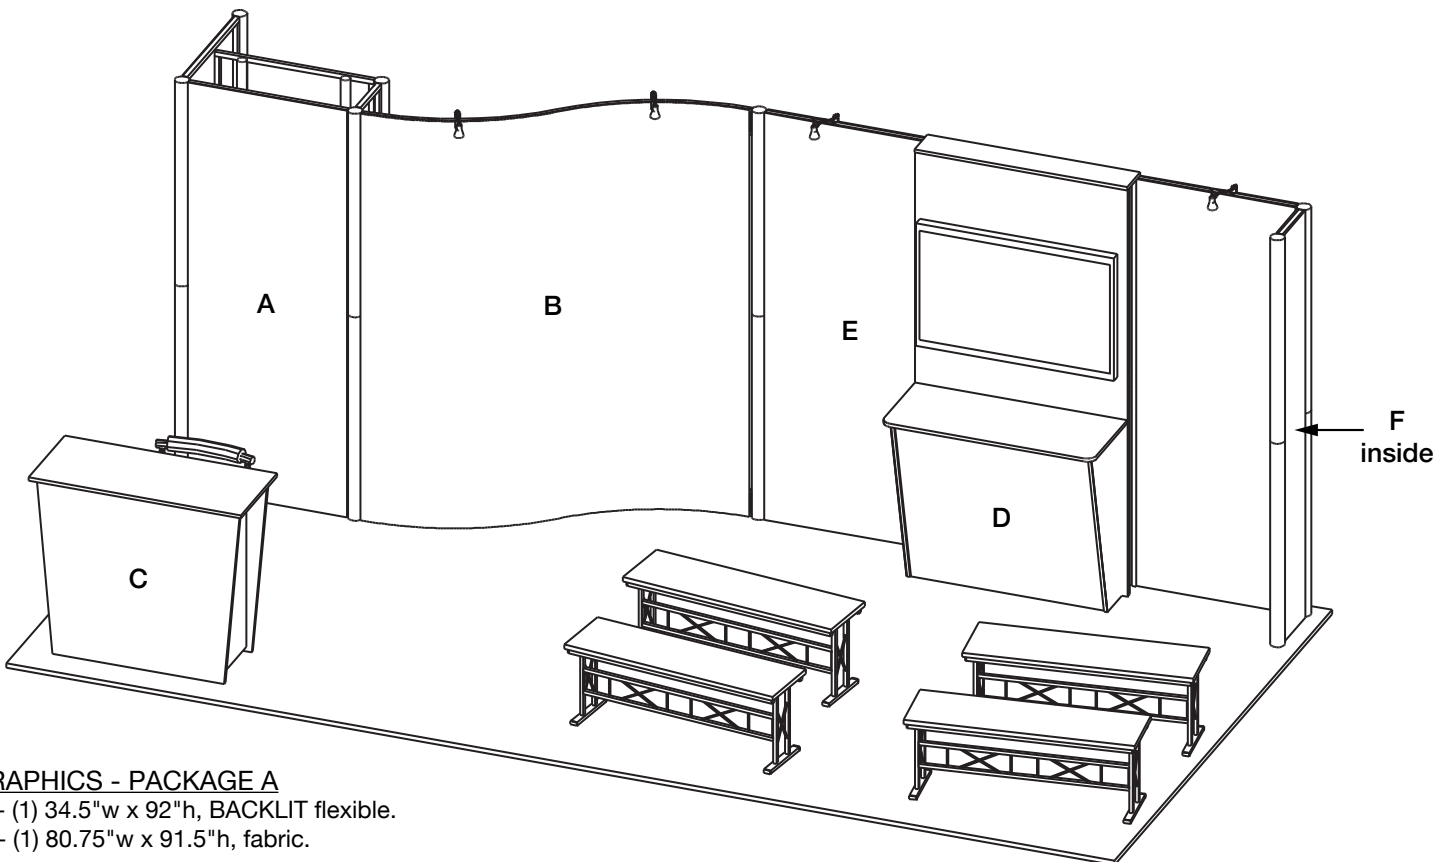

EV2 - ML7 • Kit Information

10' x 20' INLINE • Total height 7'8"

KIT AS SHOWN INCLUDES

- (1) Backlit flexible graphic panel, 34.5"w.
 - (1) In-wall monitor mount, accommodates up to 46"w monitor. Height is not adjustable, position may vary based on your model.
 - (4) arm lights.
 - (1) "EV2" standalone counter, 46"w x 22"d black laminate top, choice of sintra sides or graphics.
 - (1) "EV2" wall counter, 46"w x 21"d black laminate top, sintra sides.
- Configuration is reversible left to right.

CHOICE of black, white or gray sintra provided standard for all solid infill walls that do not have graphics, unless described otherwise.

- * White laminate standard for EV2 Wall Counter sides. Front may be choice of sintra colors or printed graphic.
 - White laminate standard for EV2 Standalone Counter front. Sides may be choice of sintra colors or printed rigid graphic.
- Consult your account rep for options. Additional elements, merchandising and graphics are available.

GRAPHICS - PACKAGE A

- A. - (1) 34.5"w x 92"h, BACKLIT flexible.
- B. - (1) 80.75"w x 91.5"h, fabric.

GRAPHICS - PACKAGE B

Package A, PLUS

- C. - (1) 40"w x 35"h maximum size, SINGLE USE "low-tac" adhesive, front. Refer to template provided.
White laminate will be visible 2" at edges or behind any smaller profile cut graphics. (Vector art/ cut lines must be provided for profile.)
- D. - (1) 42"w x 40"h, standard or backlit graphic front, flexible, fabric or rigid. * White solid standard.

GRAPHICS - PACKAGE C

Package A and B, PLUS

- E. - (1) 115"w x 92"h, solid. Approximately 46"w will be obscured at center.
- F. - (1) 11.5"w x 92"h, solid.

KIT PACKAGE PRICING DOES NOT INCLUDE chairs, benches, tables, computers, monitors/cables, and carpet.
Additional elements, merchandising and graphics are available through your account representative.