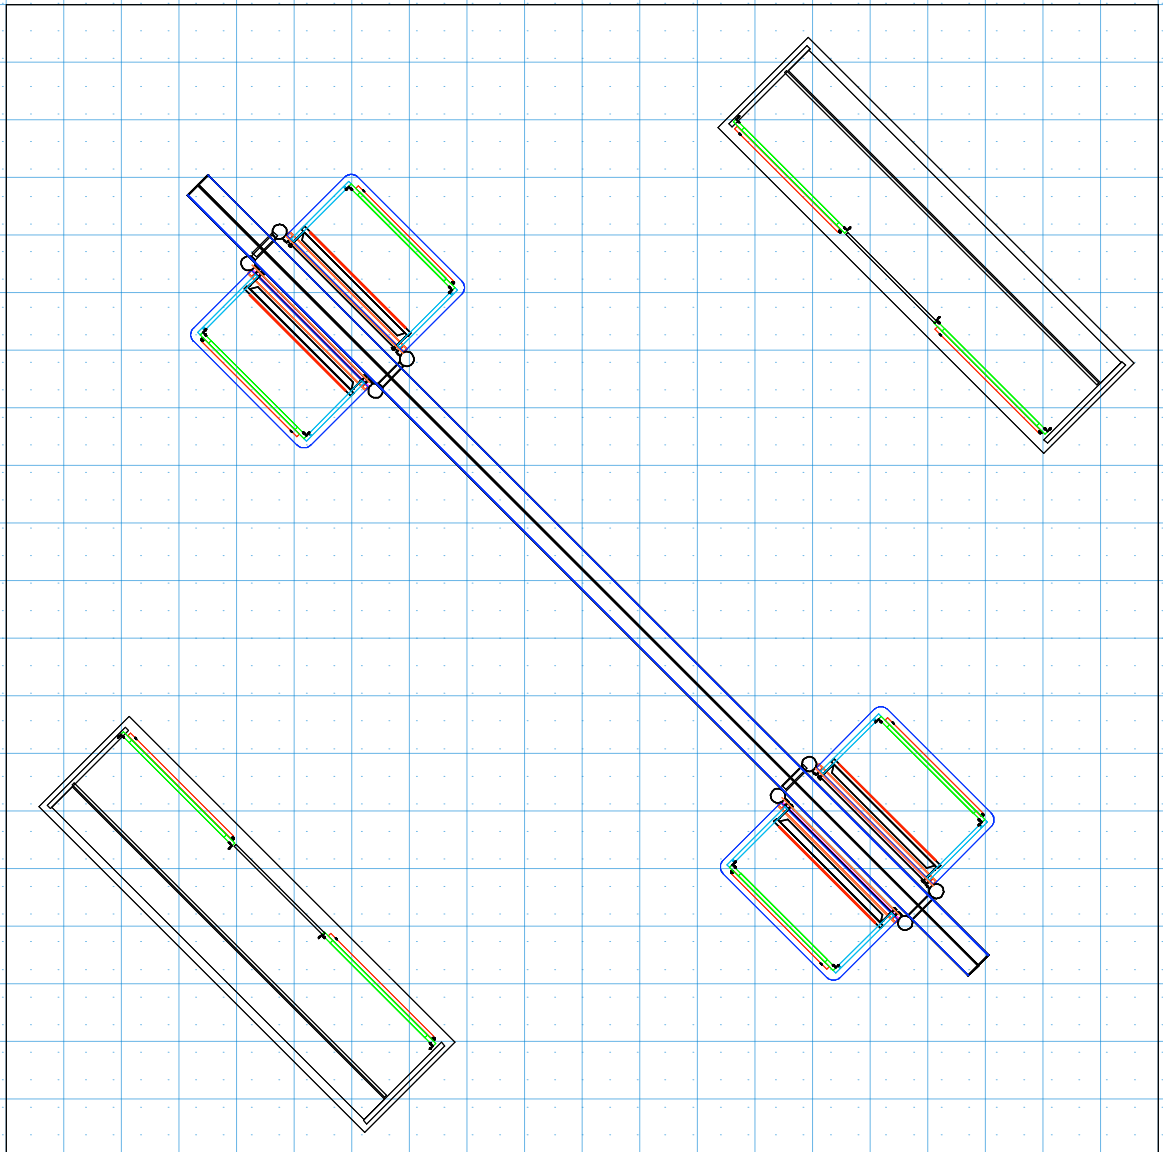

DESIGN : TWTK

DATE: 8/10/15

REFERENCE: 20X20

DRAWN BY: LH

© Trussworks 2015

The designs shown herein are the proprietary property of Trussworks and protected by copyright and other laws. This document is to be maintained in confidence. No portion of the information or design shown herein may be reproduced, electronically or otherwise, nor may any display be made from this design without written consent from Trussworks.