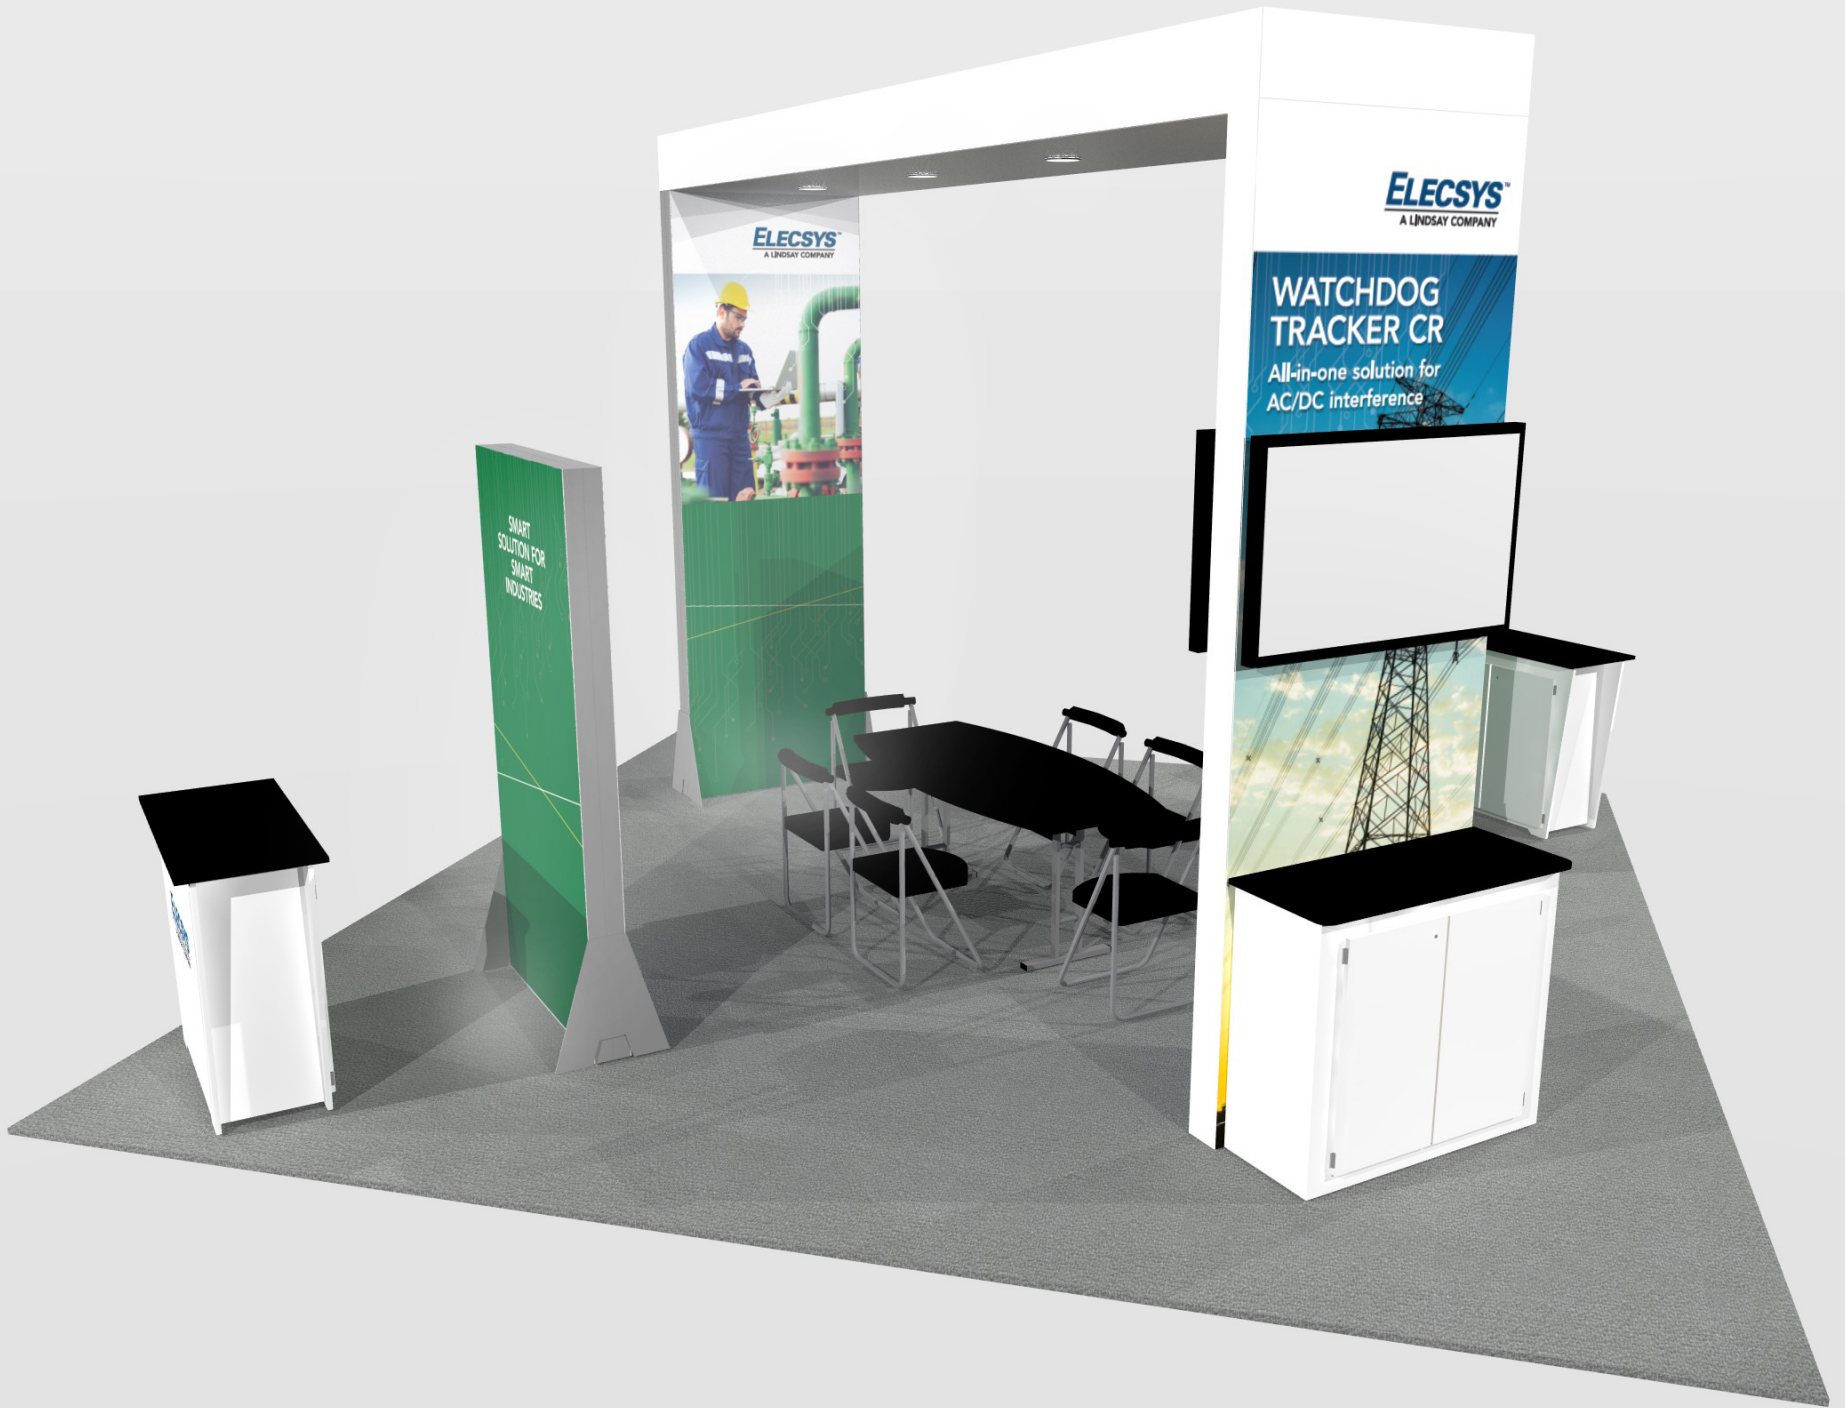

# WATCHDOG SCOUT

Remote monitoring  
& interruption

SMART  
SOLUTION FOR  
SMART  
INDUSTRIES

**ELECSYS™**  
A LINDSAY COMPANY

**ELECSYS**  
A LINDSAY COMPANY

**ELECSYS**  
A LINDSAY COMPANY

**WATCHDOG  
TRACKER CR**