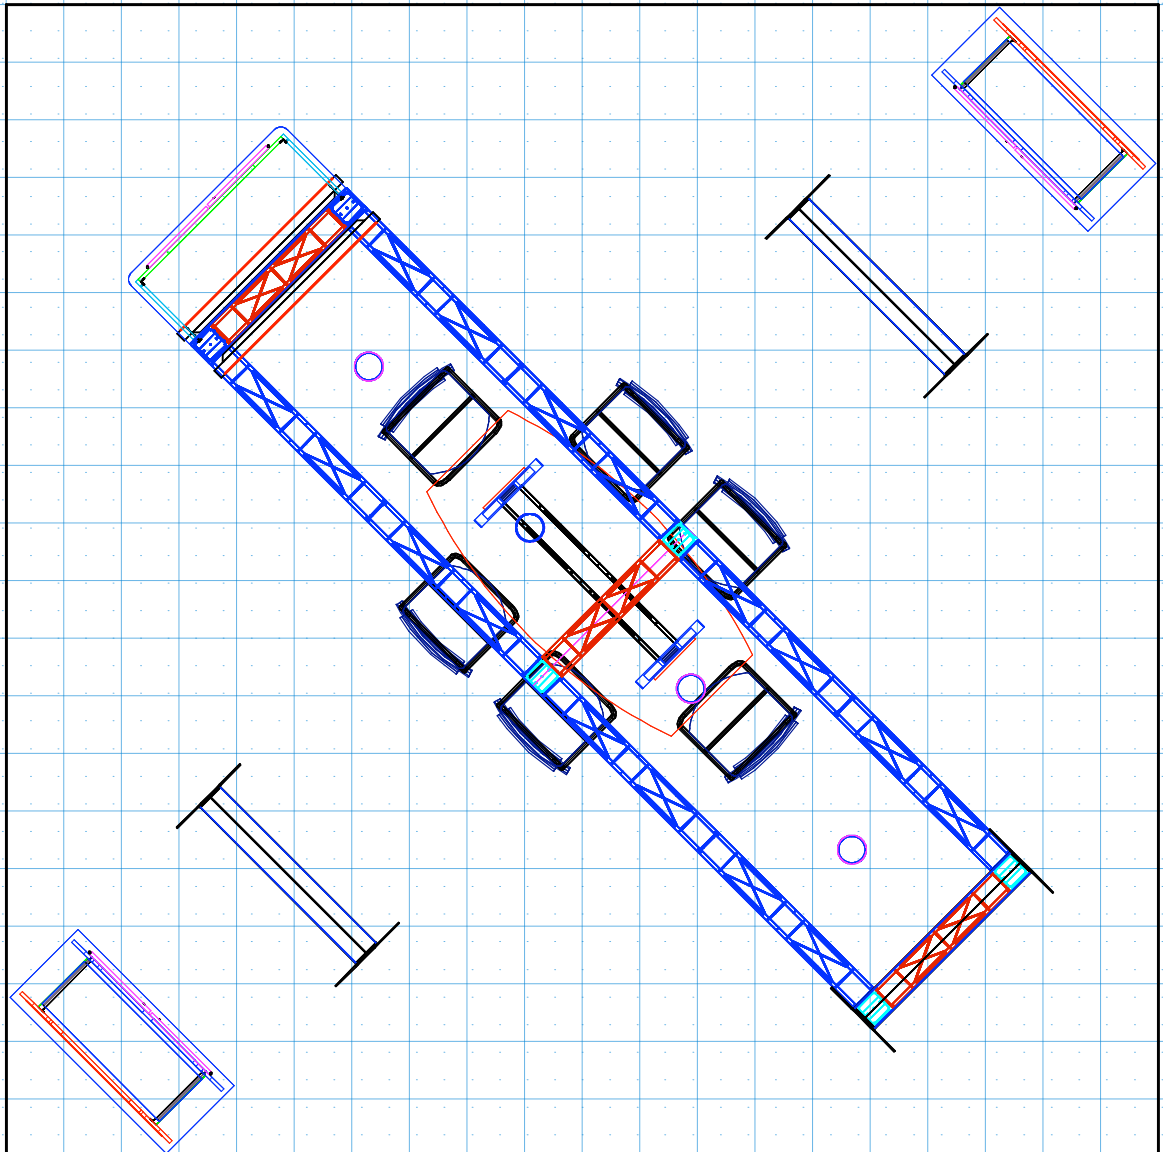

All-in-one solution for  
AC/DC interference

SMART  
SOLUTION FOR  
SMART  
INDUSTRIES

**DESIGN : TWTK**

**DATE: 8/10/15**

**REFERENCE: 20X20**

**DRAWN BY: LH**

**© Trussworks 2015**

The designs shown herein are the proprietary property of Trussworks and protected by copyright and other laws. This document is to be maintained in confidence. No portion of the information or design shown herein may be reproduced, electronically or otherwise, nor may any display be made from this design without written consent from Trussworks.