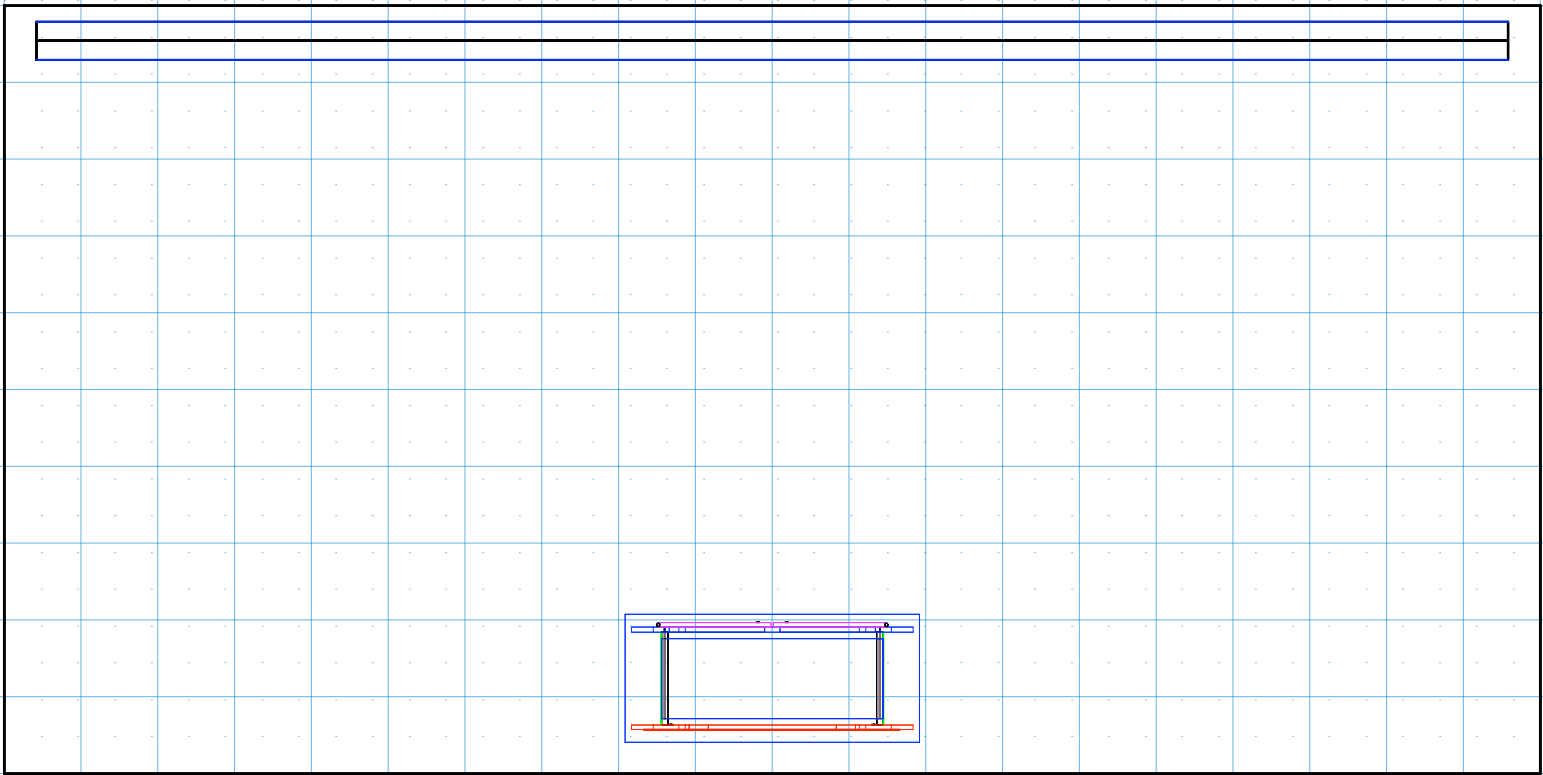

DRAWN BY: LH

DESIGN : V1 10x20

DATE: 03/17/20

REFERENCE: 10X20

© 2020

The designs shown herein are protected by copyright and other laws. This document is to be maintained in confidence. No portion of the information or design shown herein may be reproduced, electronically or otherwise, nor may any display be made from this design without written consent.