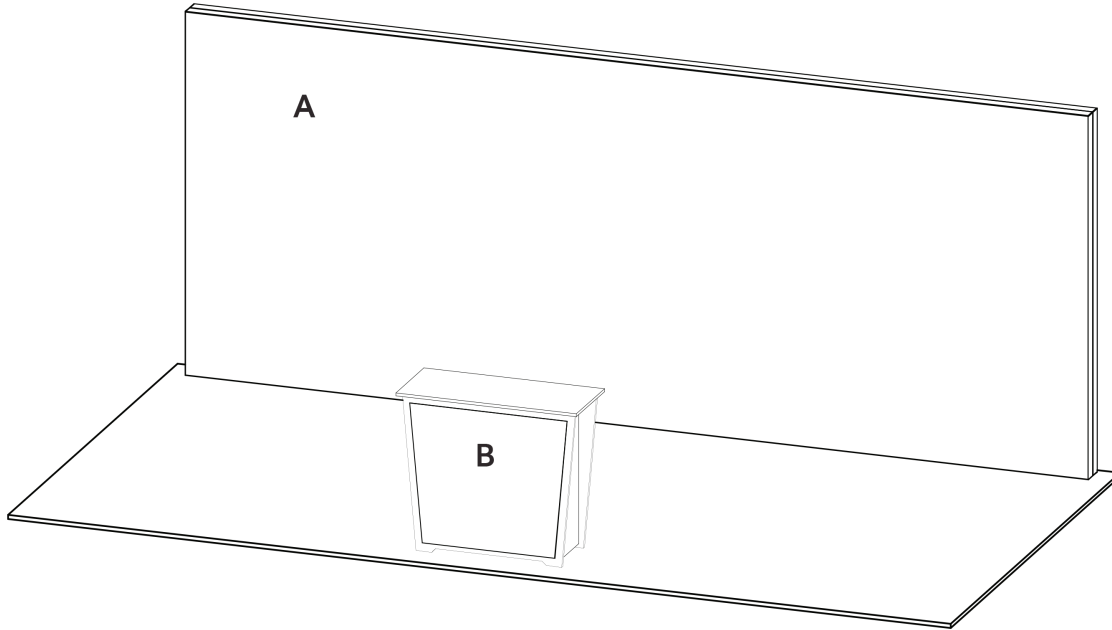

10x20 LIGHTBOX rental kit to include:

230"w x 92"h lightbox for mural backwall

(1) "EV2" locking standalone counter, 46"w x 20"d black laminate top

GRAPHICS PACKAGE TO INCLUDE

A. - (1) 230"w x 92"h fabric graphic required

B. - (1) 40"w x 35"h maximum size, SINGLE USE "low-tac" adhesive, front. Refer to template provided.

White laminate will be visible 2" at the edges or behind any smaller profile cut graphics. (Vector art/cut lines must be provided for profile.)