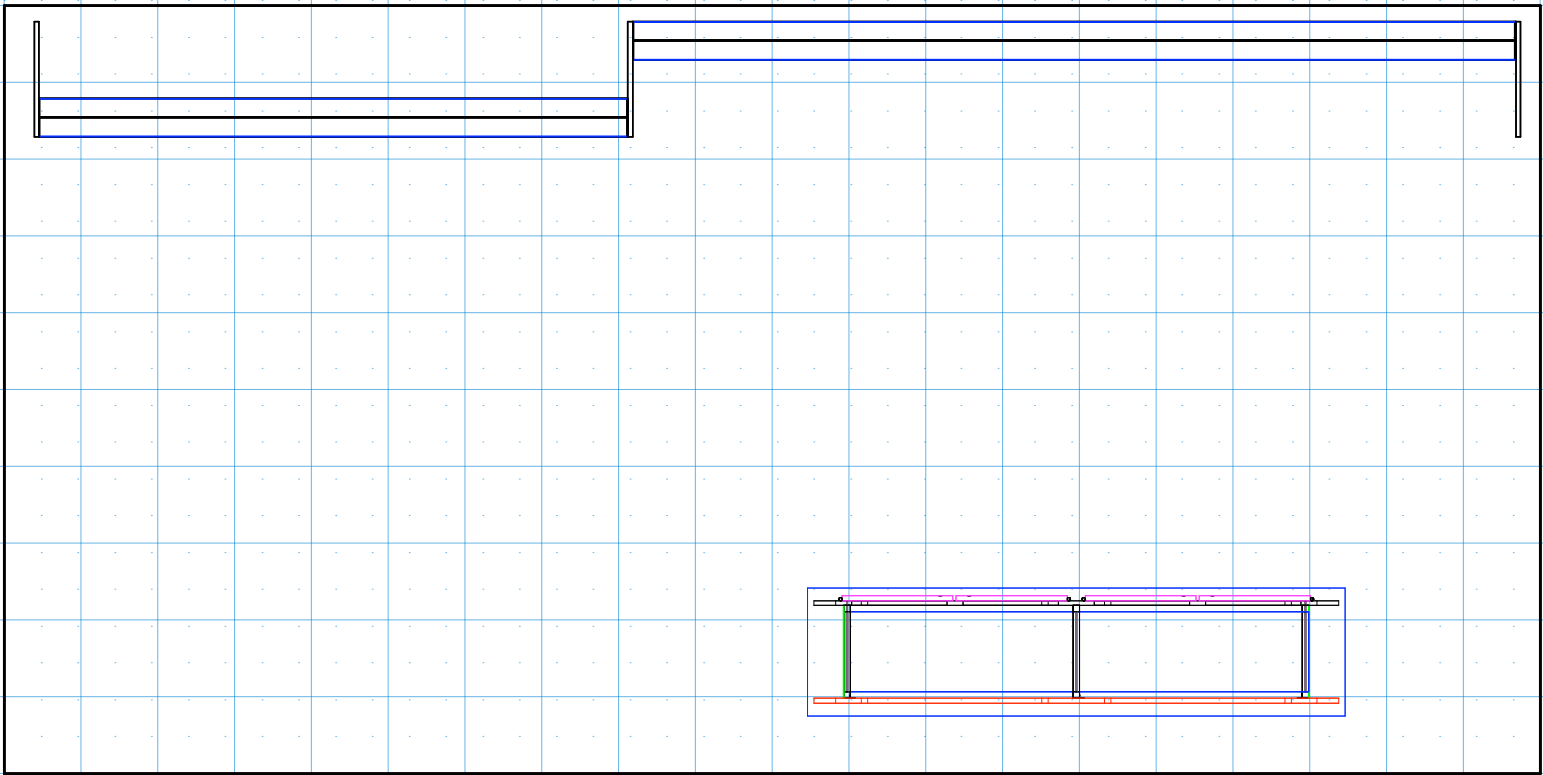

DRAWN BY: LH

DESIGN : V7.1 10x20

DATE: 04/08/20

REFERENCE: 10X20

© 2020

The designs shown herein are protected by copyright and other laws. This document is to be maintained in confidence. No portion of the information or design shown herein may be reproduced, electronically or otherwise, nor may any display be made from this design without written consent.