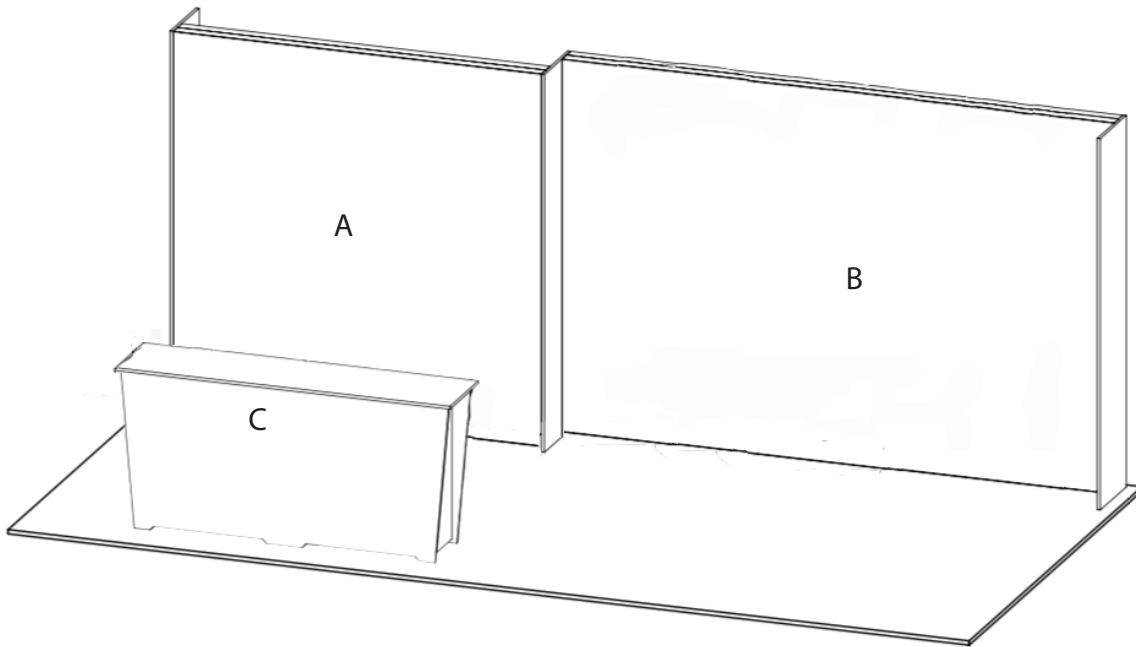

10x20 LIGHTBOX rental kit to include:

- (1) 92" w x 92" h lightbox for mural backwall
- (1) 138" w x 92" h Lightbox behind shelves
- (1) "EV2" double wide standalone counter, 7'w x 20"d black laminate top, silhouette lit front graphic

CHOICE of black, white, or gray sintra provided standard for all solid infill walls that do not have graphics, unless described otherwise

*White laminate standard for EV2 wall counter sides and standalone counter front and sides

Consult your account rep for options. Additional elements, merchandising and graphics are available

GRAPHICS PACKAGE A TO INCLUDE

- A. - (1) 92" w x 92" h fabric graphic required
- B. - (1) 138" w x 92" h fabric graphic required
- C. - (1) 78" w x 35" h maximum size, SINGLE USE "low-tac" adhesive, front. Refer to template provided.
White laminate will be visible 2" at the edges or behind any smaller profile cut graphics. (Vector art/cut lines must be provided for profile.)